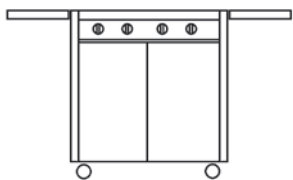

BARBECUE RANGE

GREEN 90
GREEN 70

pag. 8

SWING 90
SWING 70